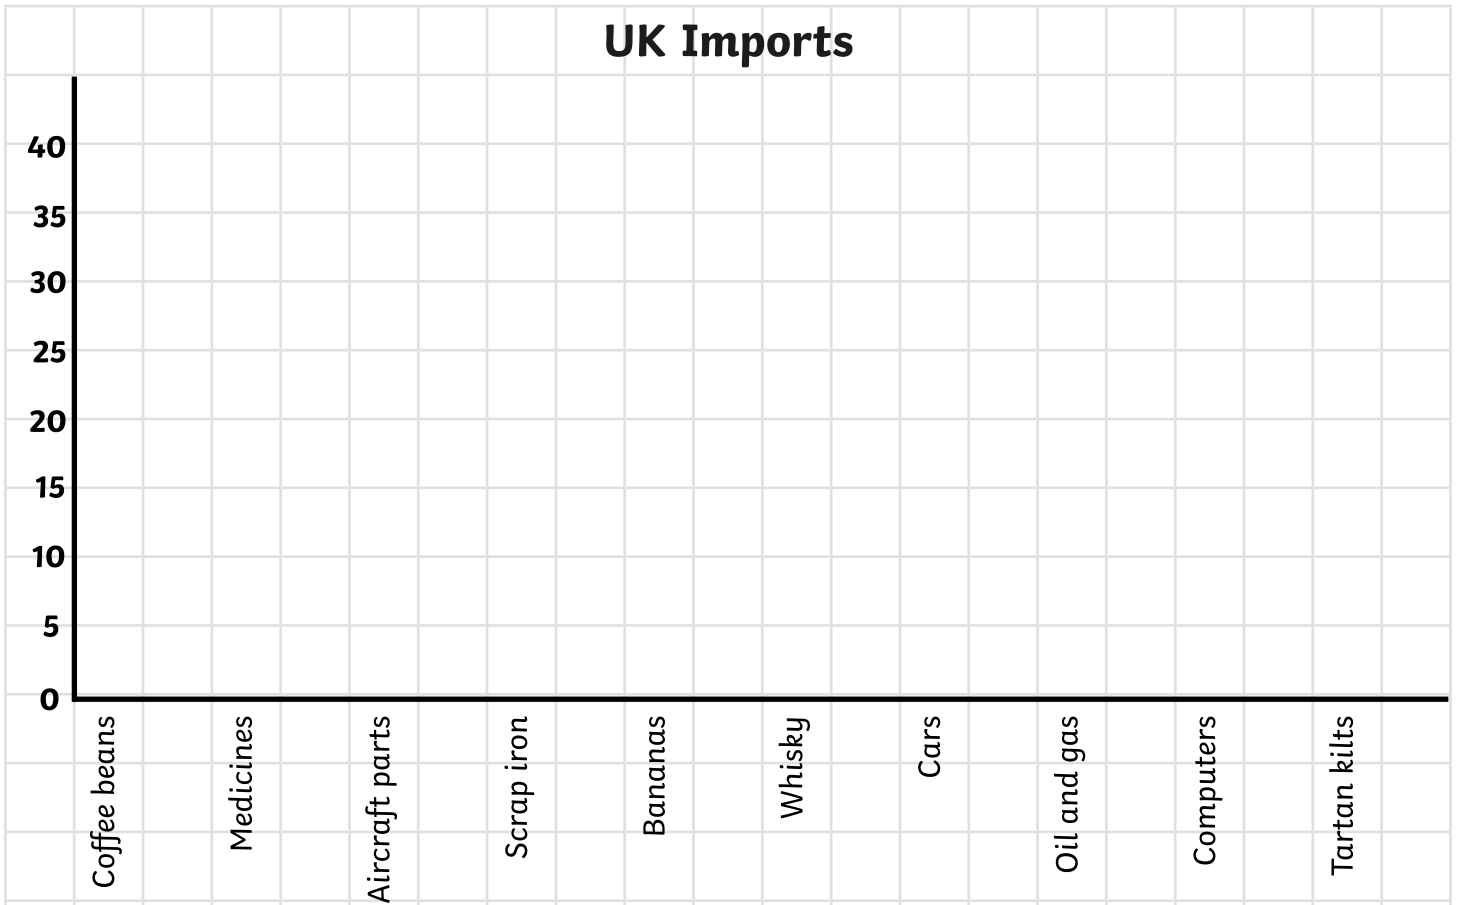

UK Imports and Exports

UK Imports