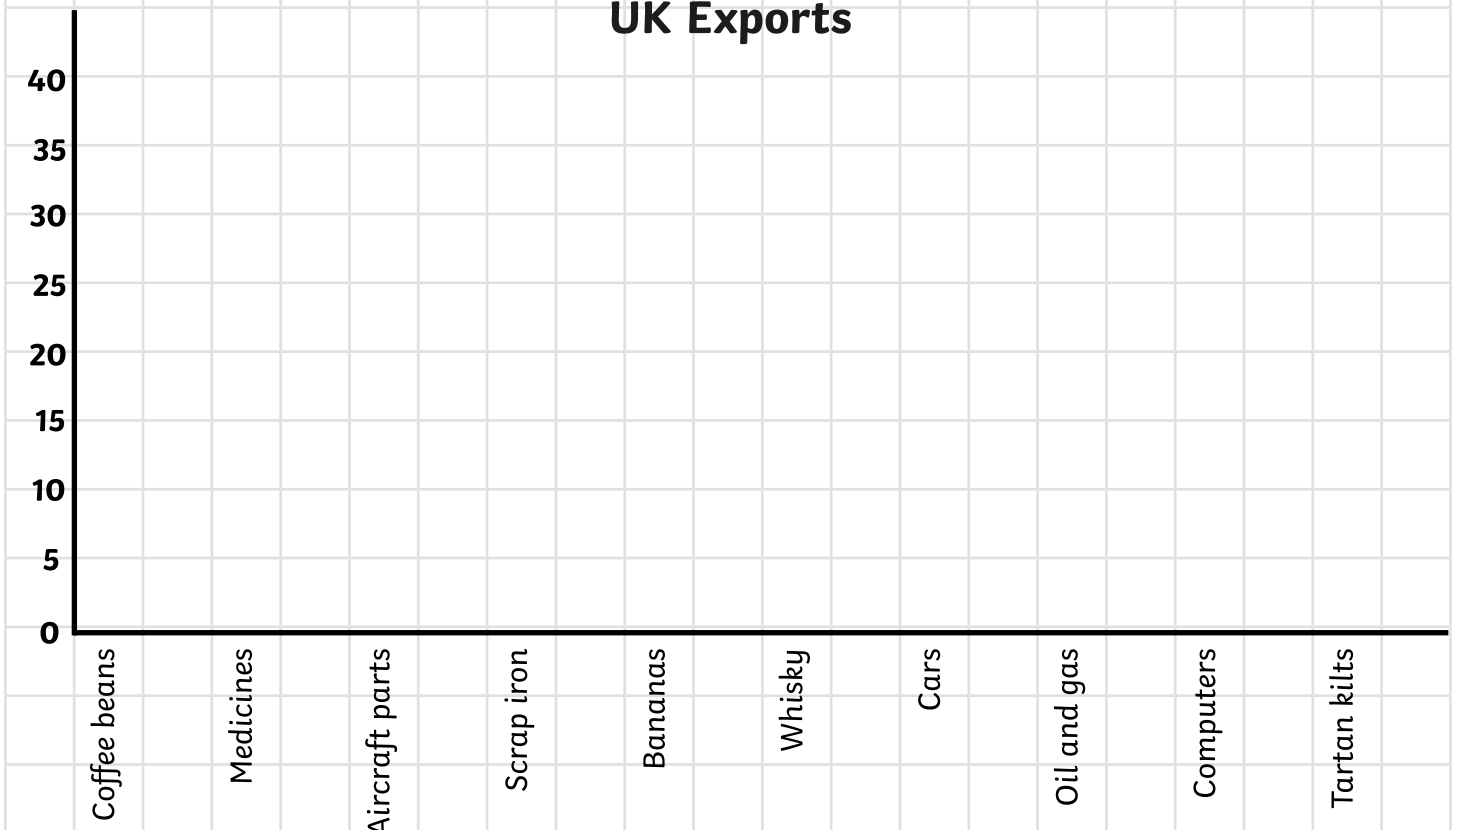

UK Imports and Exports

UK Imports

UK Exports