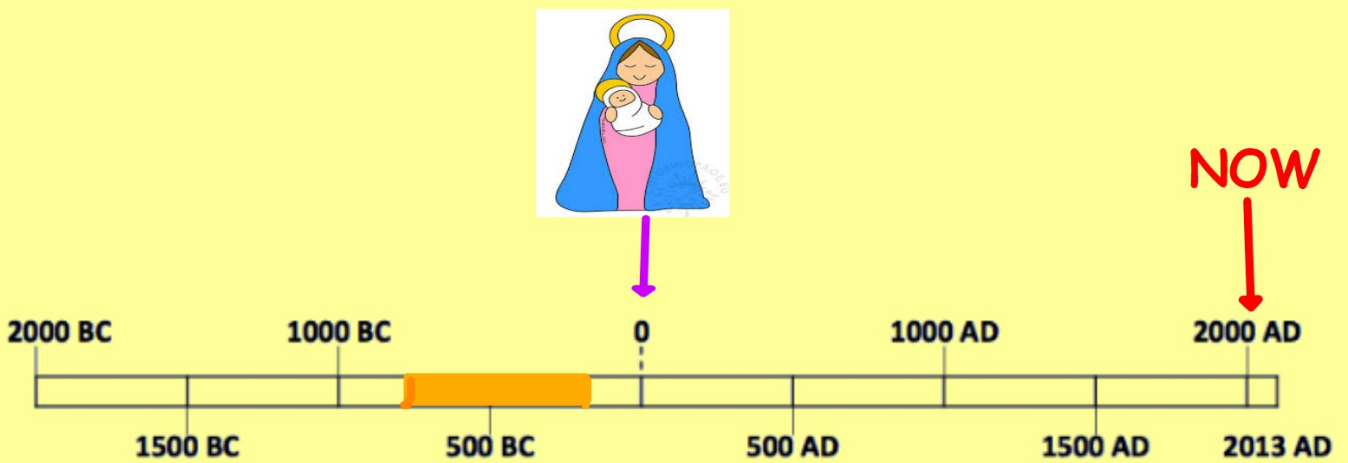

**What did the Ancient
Greeks do for us?**

HISTORY

L.O: To place events on a timeline

What does BC mean?

Before Christ

Anno Domini
'In the Year of our Lord

What does AD mean?

L.O: To place events on a timeline

What does the term "Ancient" mean?

What about "Modern"?

L.O: To place events on a timeline

Can you remember where Greece is?

L.O: To place events on a timeline

Spot the difference

Modern Greece

Ancient Greece

L.O: To place events on a timeline

Ancient Greeks 776 BC to 146 BC

L.O: To place events on a timeline

The Ancient Greeks was a similar time to The Iron Age in Britain.

L.O: To place events on a timeline

Where would this date go?